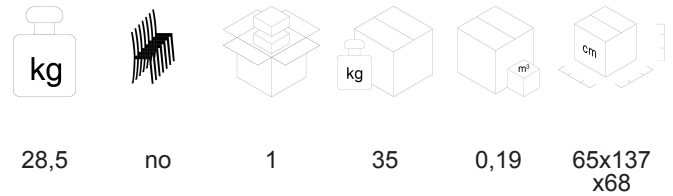

LIGHT

Design Luxy R&D

article: TRAVE 14000 3P

code: 4PA1404