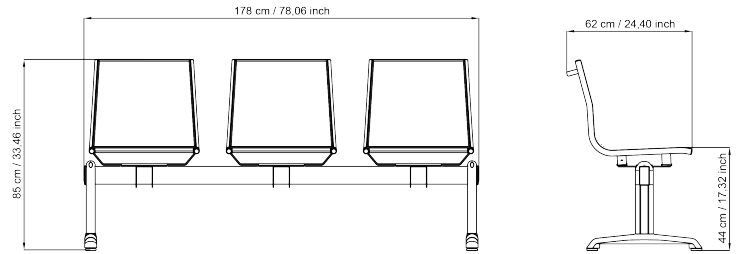

LIGHT

Design Luxy R&D

article: TRAVE 14000 3P

code: 4PA1404